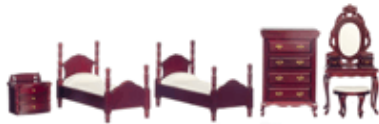

T3669 TWIN BEDROOM
SET/6/MAHOAGANY